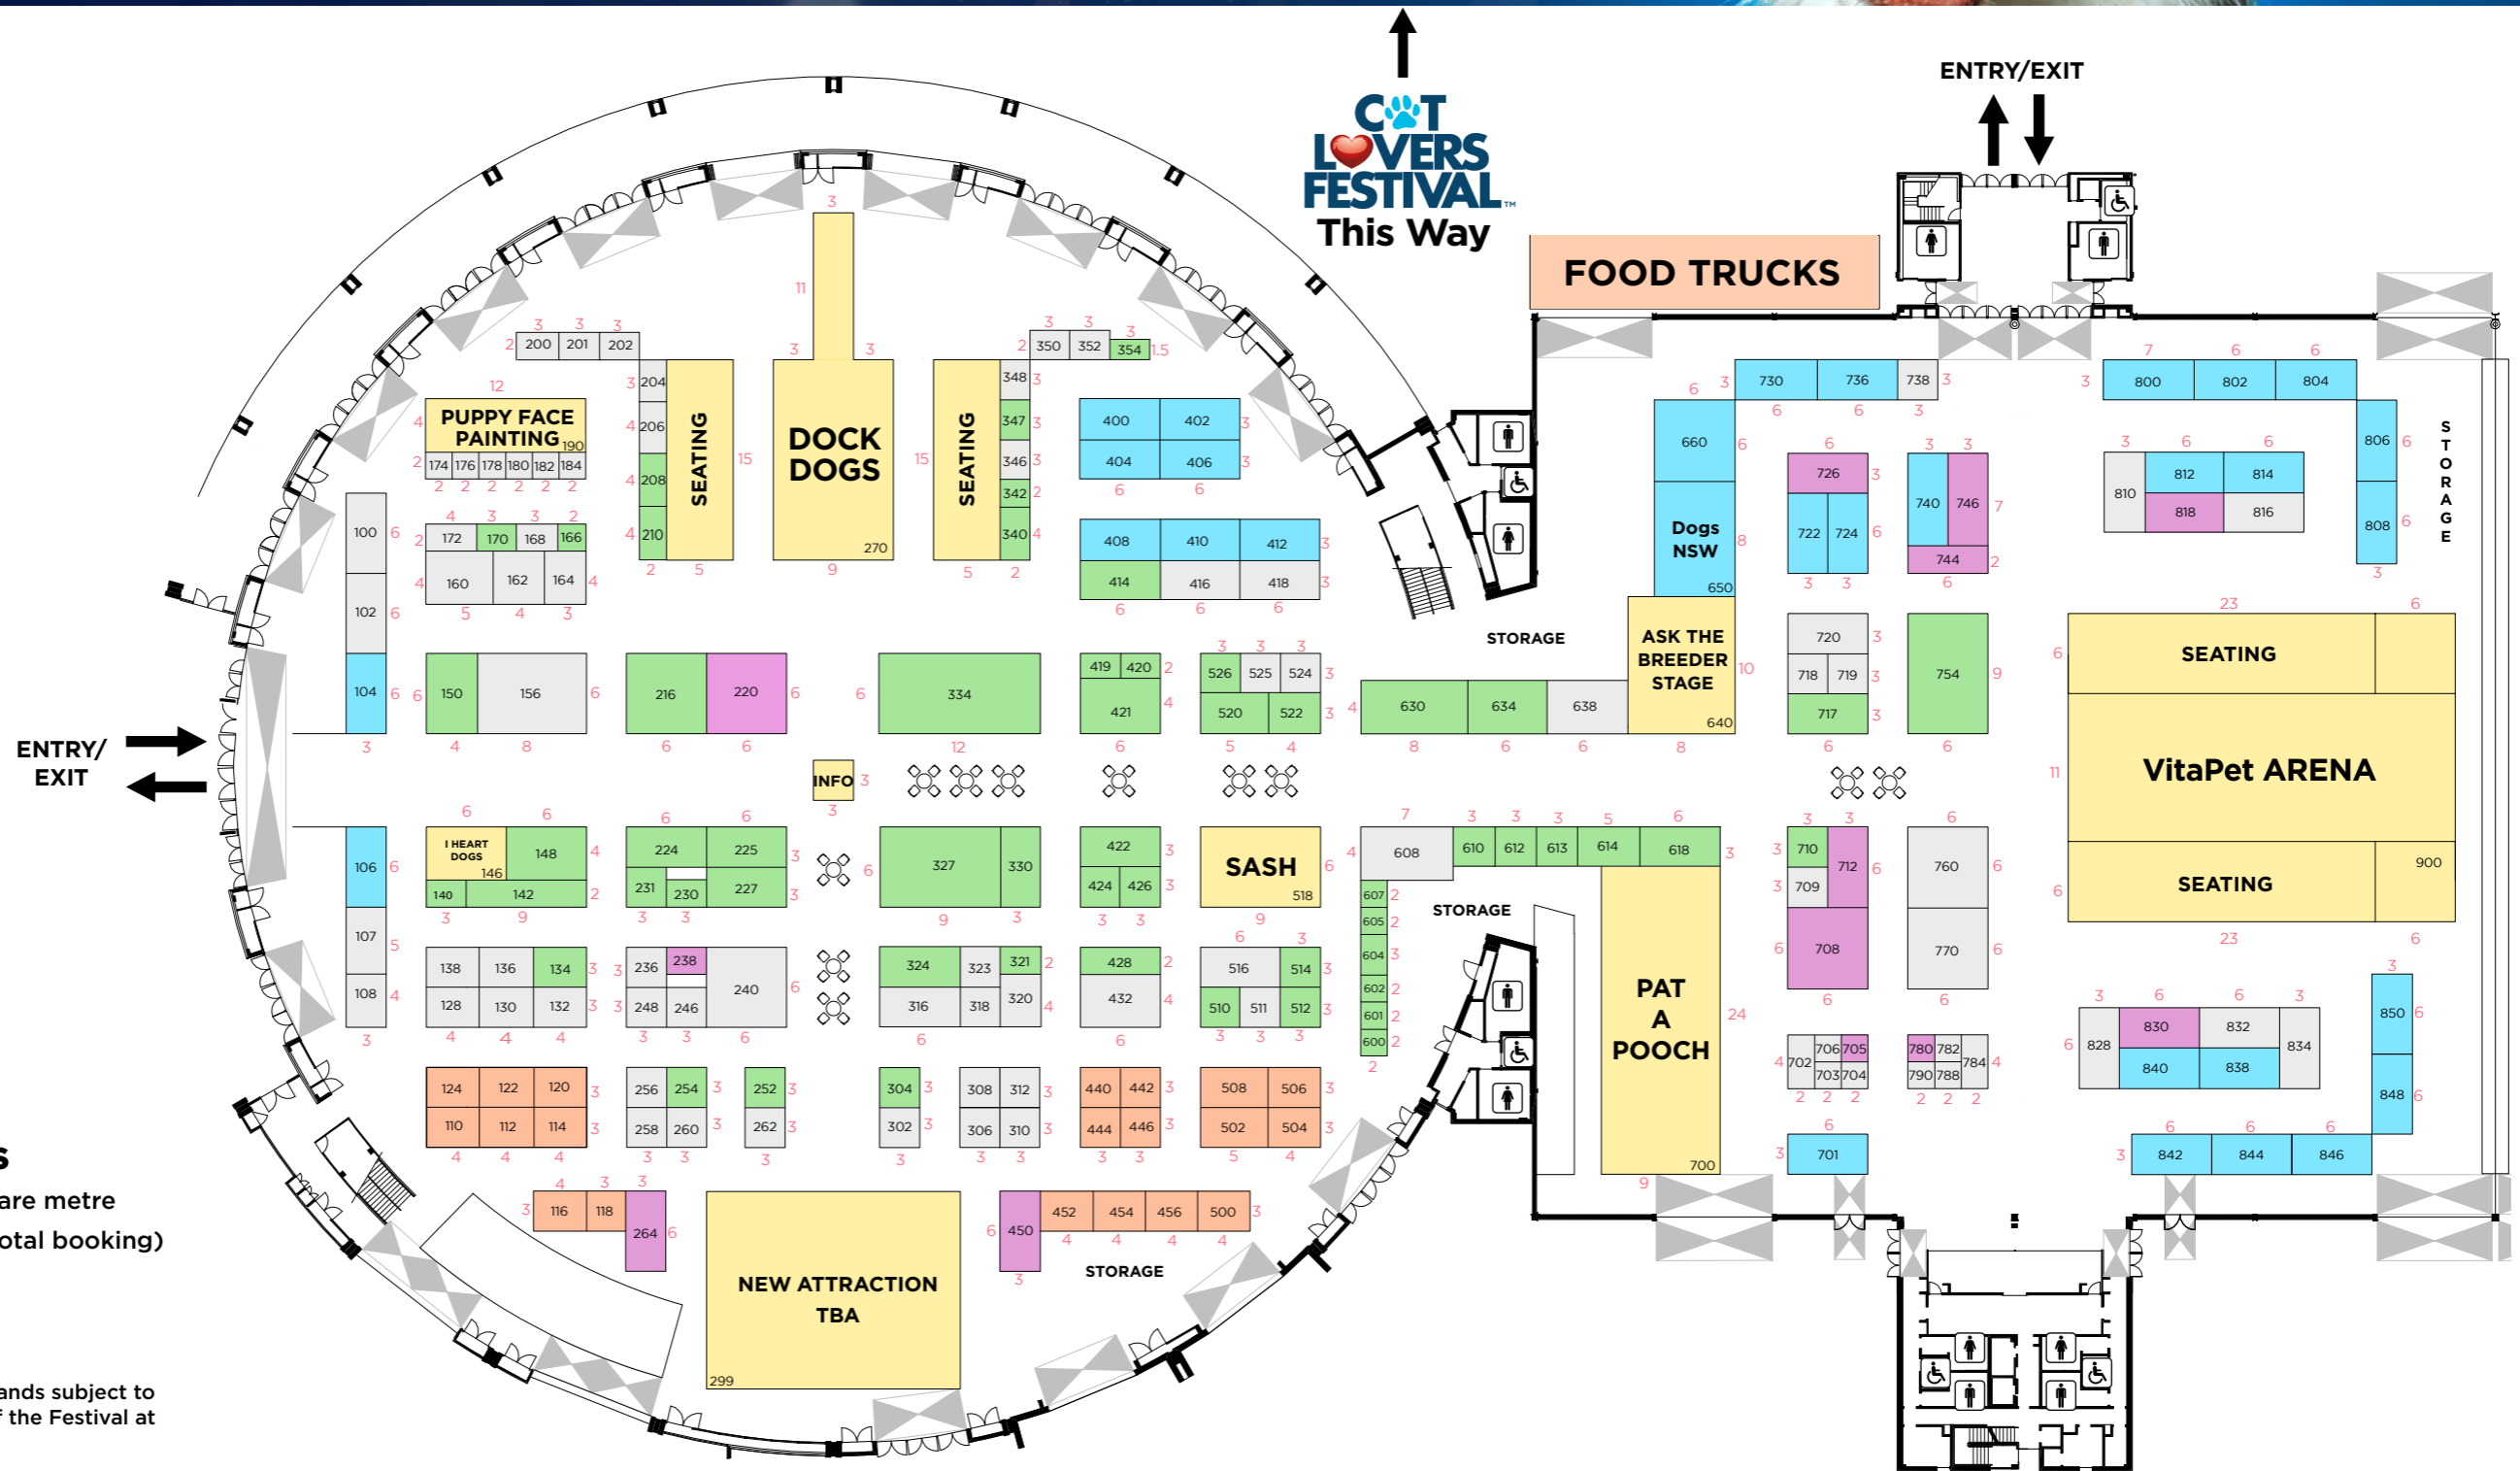

# DOG LOVERS FESTIVAL™

## 2024 Sydney Floor Plan

- KEY:**
- EXPO STAND (AVAILABLE)
  - EXPO STAND (BOOKED)
  - EXPO STAND (HOLD)
  - ADOPTION GROUP
  - BREED CLUB
  - VISITOR ATTRACTION

**2024 STAND PRICES**

Rate: \$520 + GST per square metre  
 Corner loading: +5% (of total booking)

Please note: Floor Plan and stands subject to change in the best interests of the Festival at the Organisers discretion.

Floor Plan date: 29 Apr 2024

2024 SPONSORS & PARTNERS

Festival organised by:  
**Pet Projects International**

**Sat 24 & Sun 25 August 2024**  
 Sydney Showground