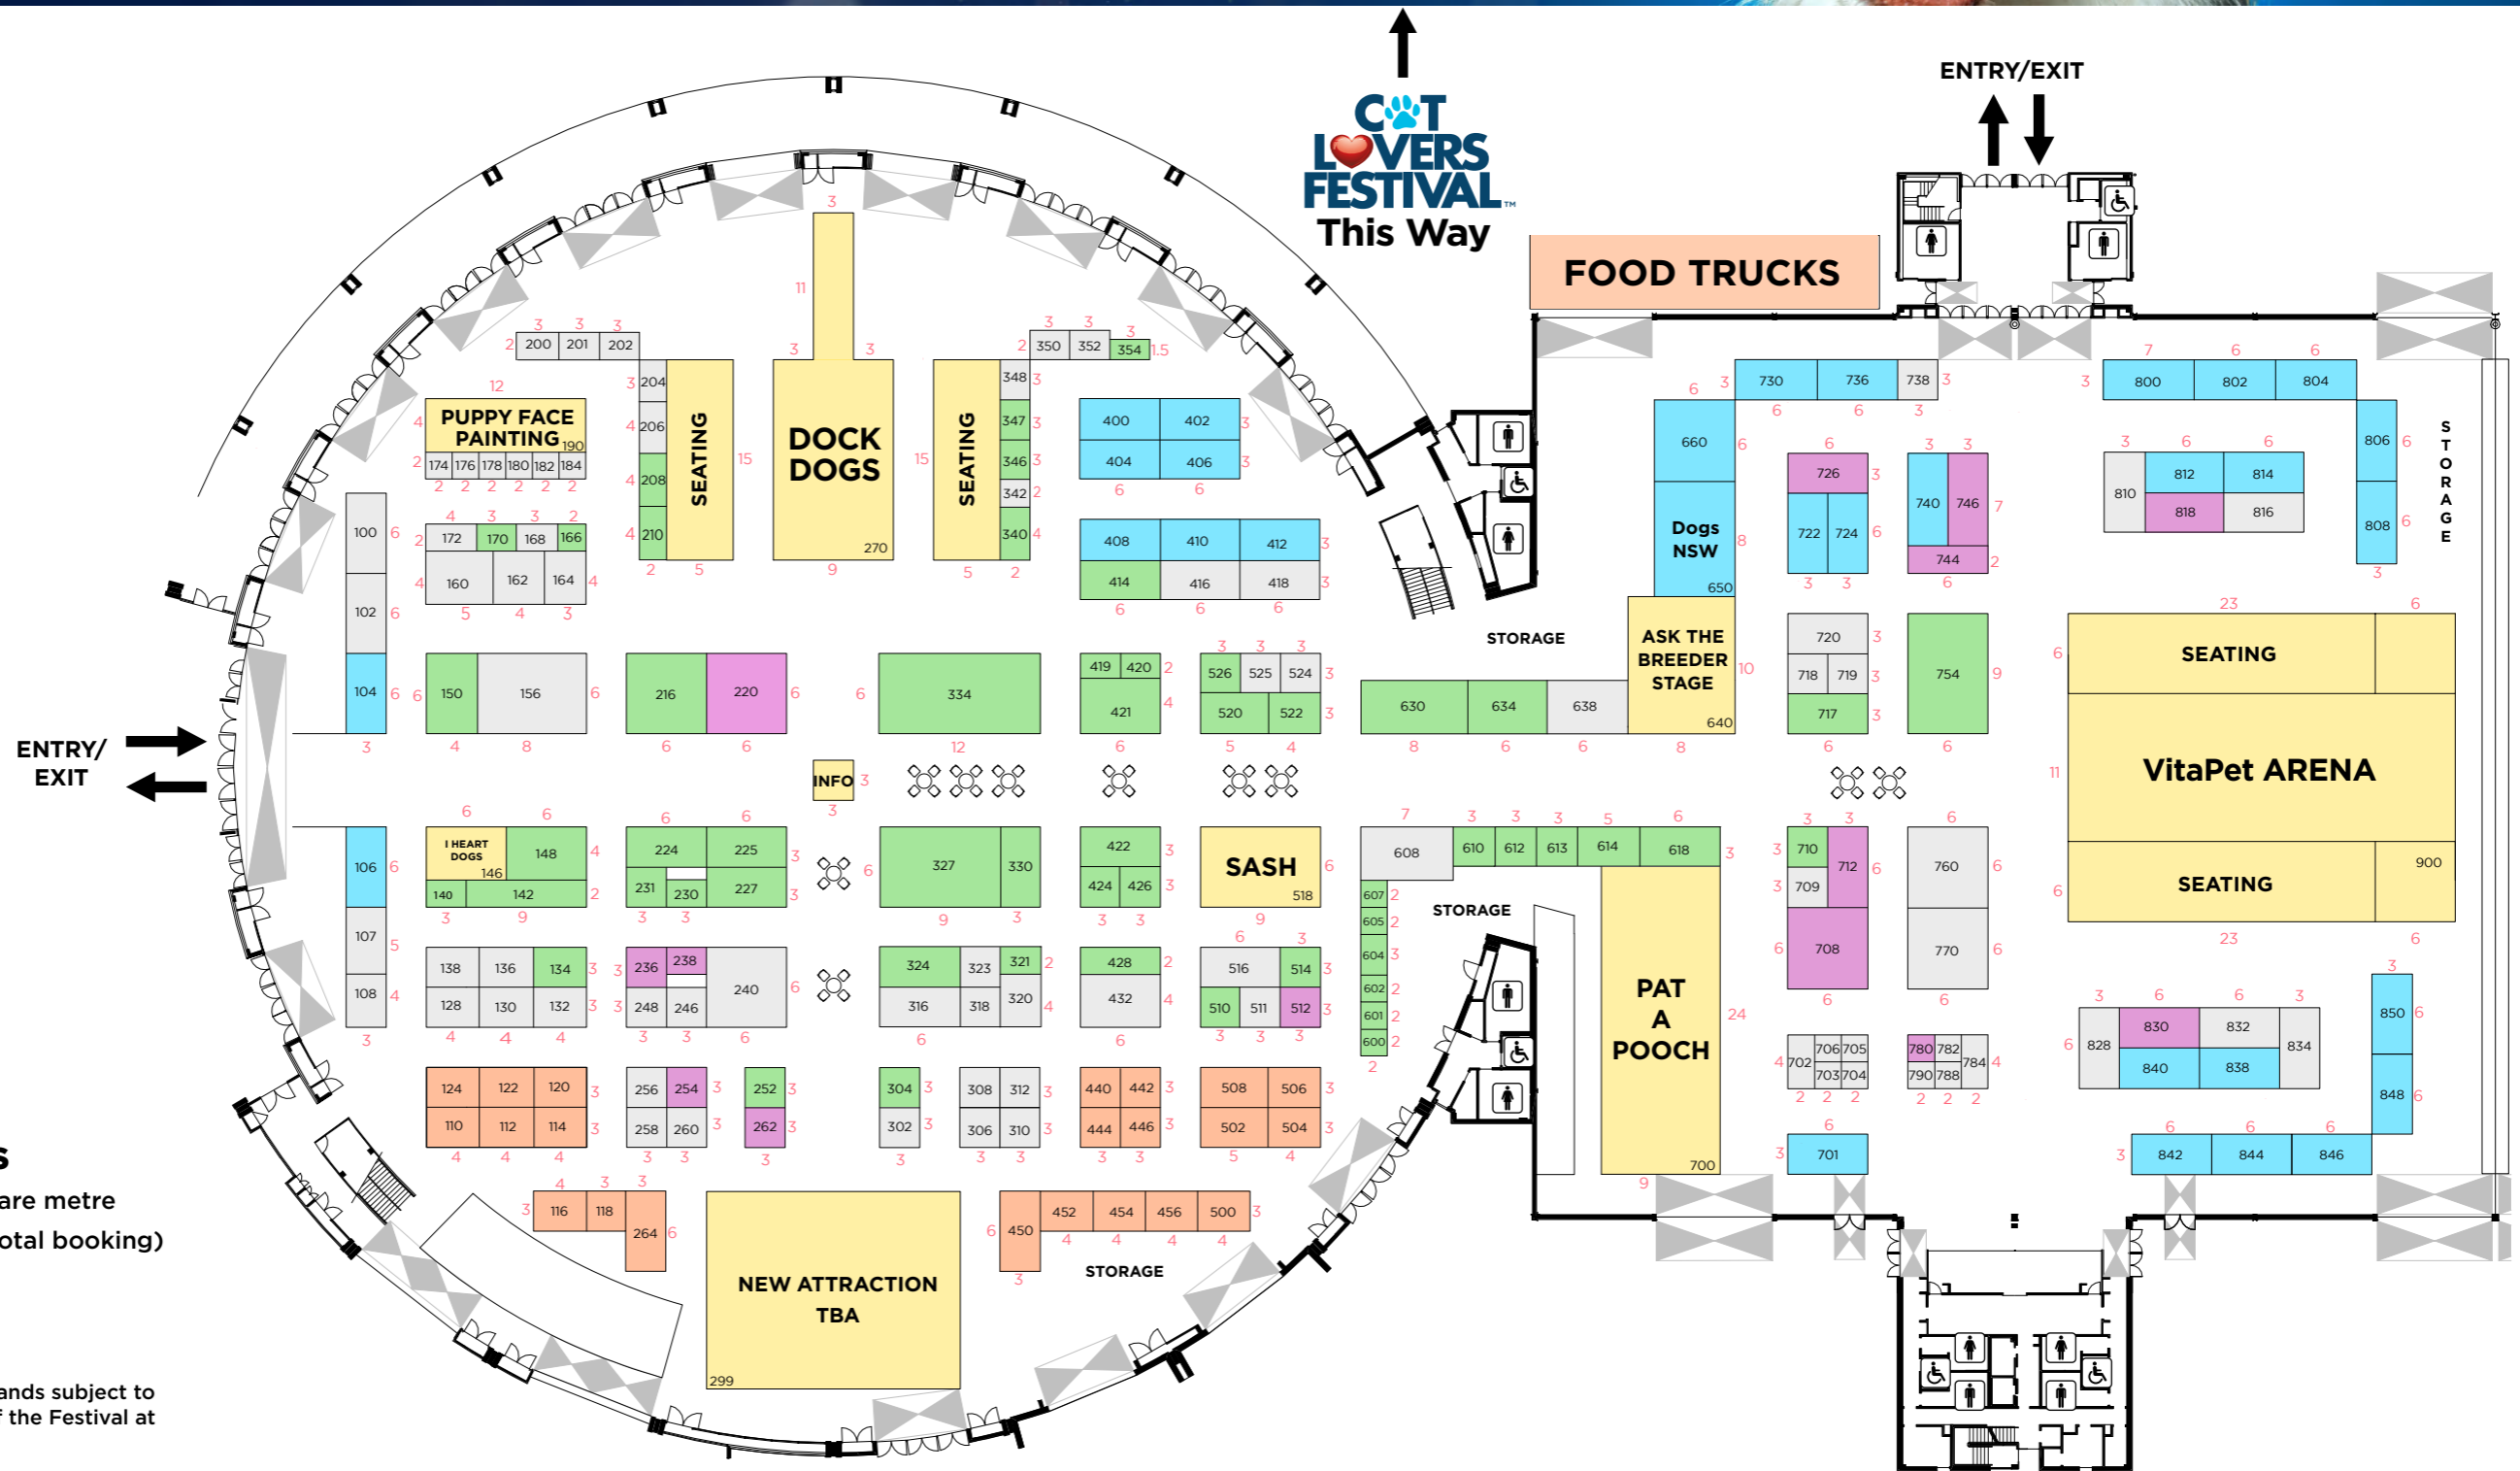

# DOG LOVERS FESTIVAL™

## 2024 Sydney Floor Plan

- KEY:**
- EXPO STAND (AVAILABLE)
  - EXPO STAND (BOOKED)
  - EXPO STAND (HOLD)
  - ADOPTION GROUP
  - BREED CLUB
  - VISITOR ATTRACTION

**2024 STAND PRICES**

Rate: \$520 + GST per square metre  
 Corner loading: +5% (of total booking)

Please note: Floor Plan and stands subject to change in the best interests of the Festival at the Organisers discretion.

Floor Plan date: 22 Apr 2024

2024 SPONSORS & PARTNERS

Festival organised by:  
**Pet Projects International**

**Sat 24 & Sun 25 August 2024**  
 Sydney Showground