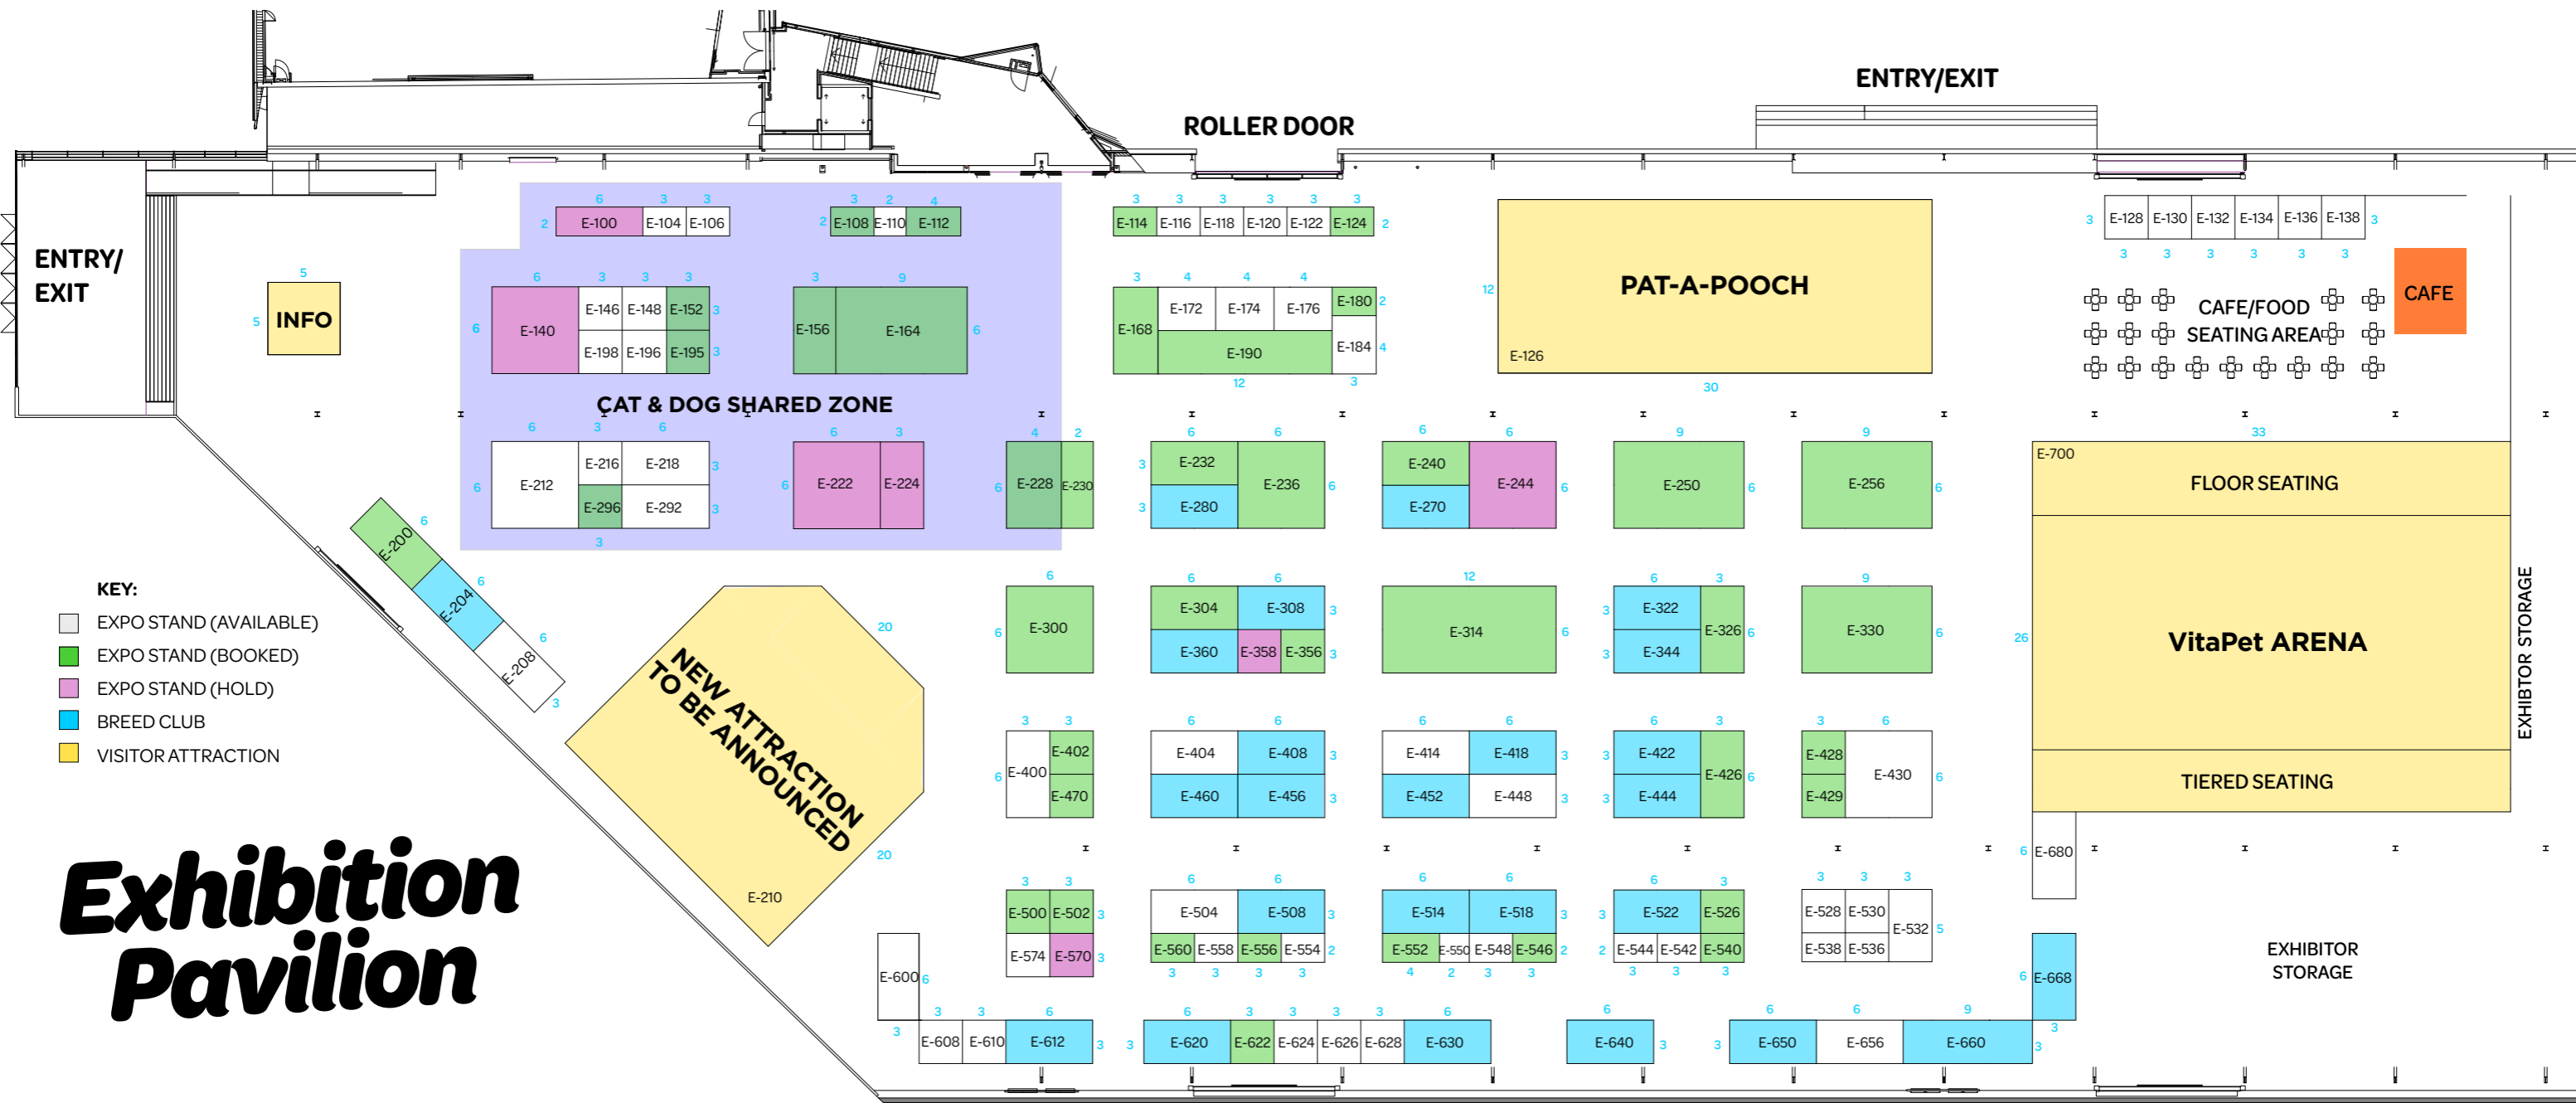

2024 Melbourne Floor Plan

KEY:

- EXPO STAND (AVAILABLE)
- EXPO STAND (BOOKED)
- EXPO STAND (HOLD)
- BREED CLUB
- VISITOR ATTRACTION

Exhibition Pavilion

2024 STAND PRICES

Rate: \$490 + GST per square metre

Corner loading: +5% (of total booking)

Please note: Floor Plan and stands subject to change in the best interests of the Festival at the Organisers discretion. Floor plan date: 09 Apr 2024

2024 SPONSORS & PARTNERS

Sat 26 & Sun 27
October 2024
Melbourne Showgrounds

DOG LOVERS FESTIVAL®

2024 Melbourne Floor Plan

- KEY:**
- EXPO STAND (AVAILABLE)
 - EXPO STAND (BOOKED)
 - EXPO STAND (HOLD)
 - ADOPTION GROUP
 - VISITOR ATTRACTION

2024 SPONSORS & PARTNERS

Sat 26 & Sun 27
 October 2024
 Melbourne Showgrounds