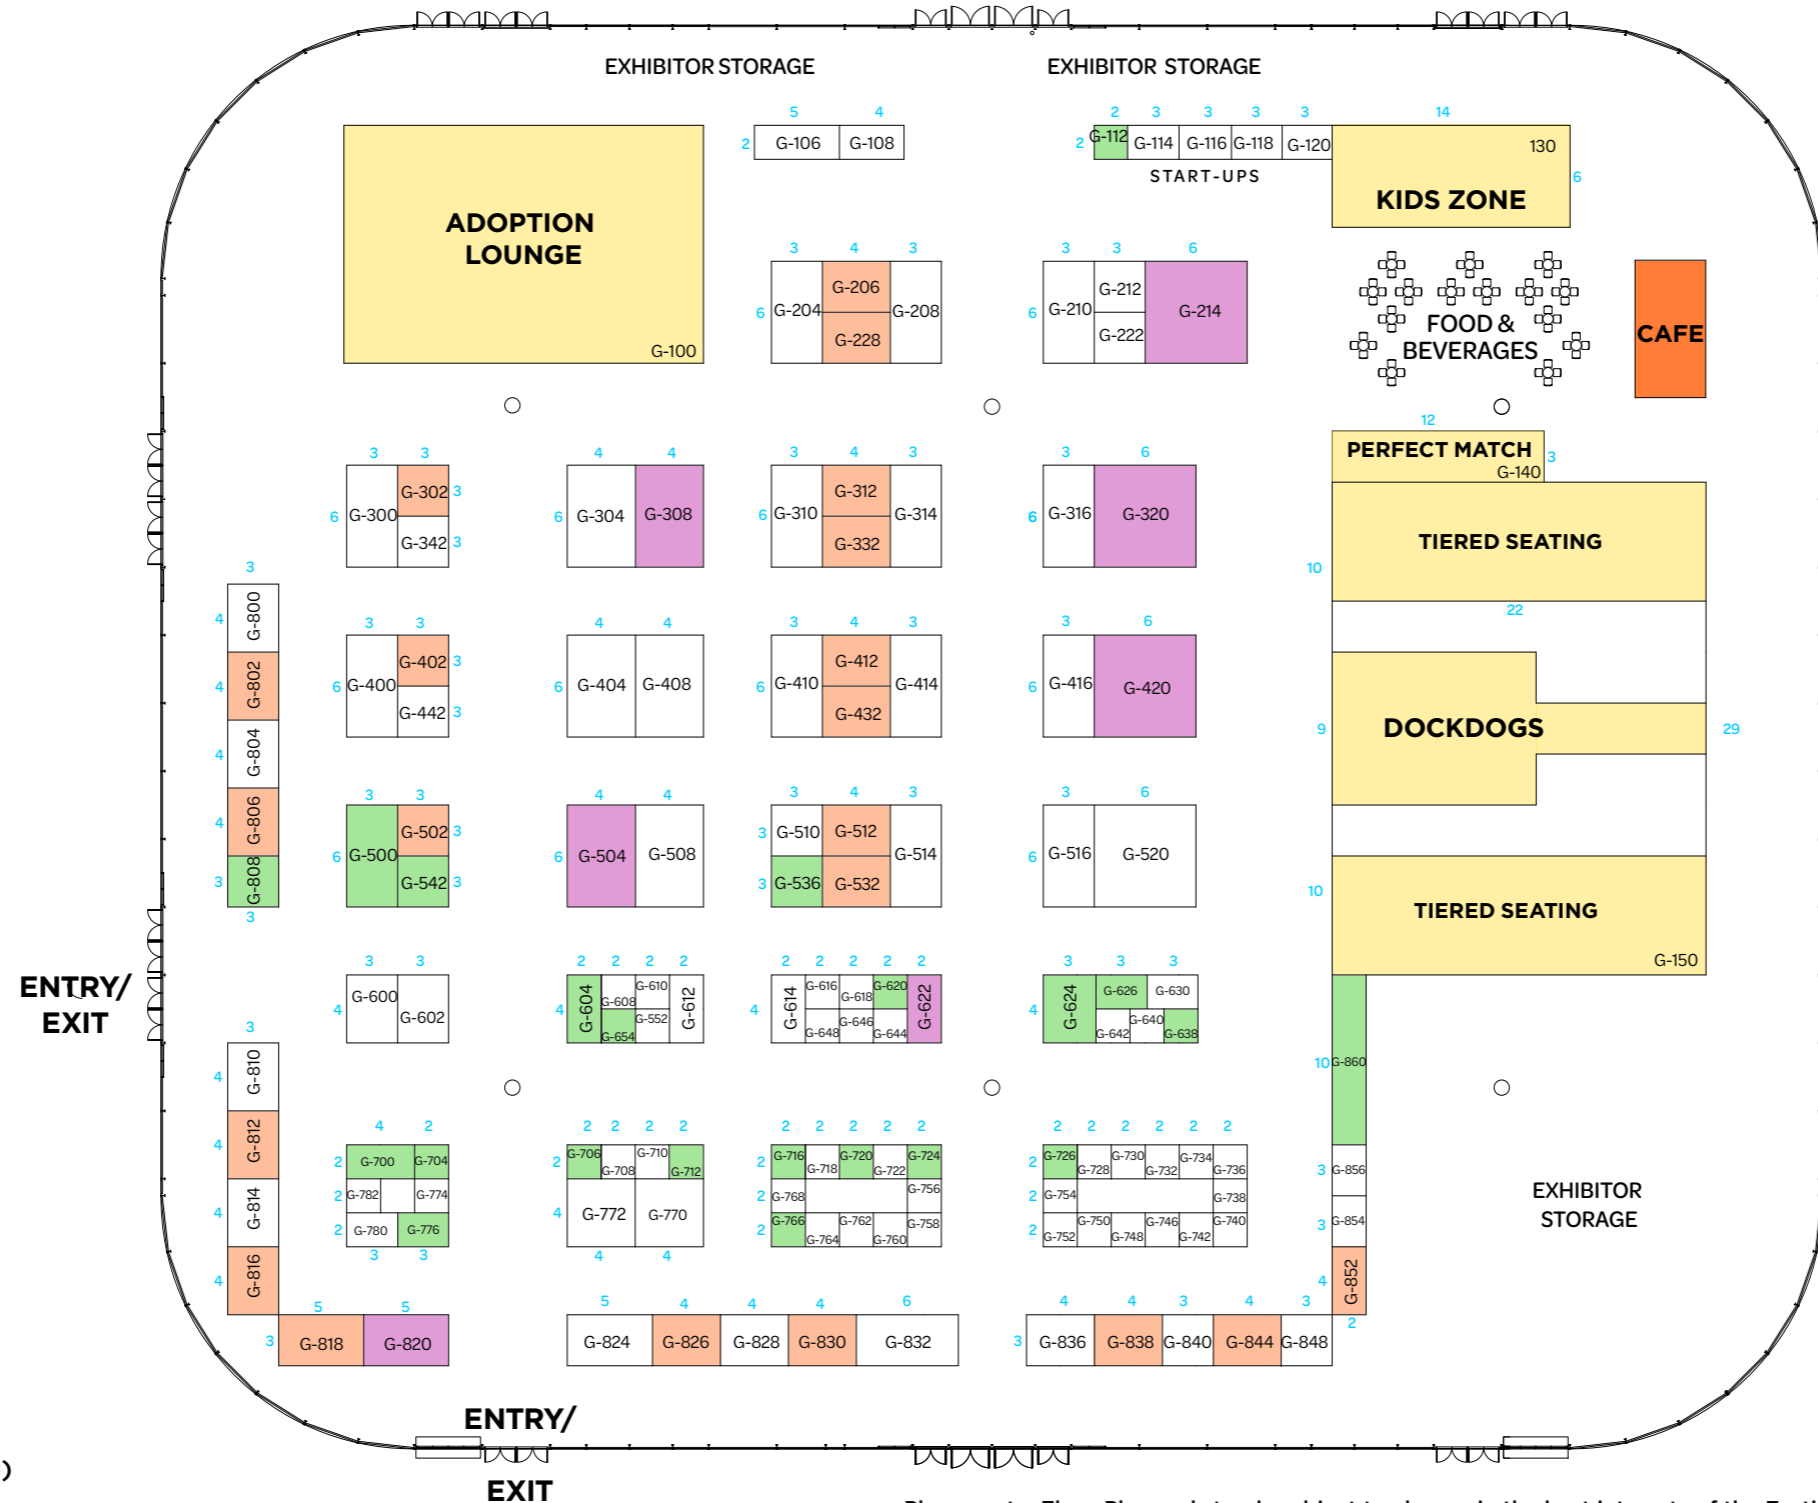

2024 Melbourne Floor Plan

KEY:

- EXPO STAND (AVAILABLE)
- EXPO STAND (BOOKED)
- EXPO STAND (HOLD)
- BREED CLUB
- VISITOR ATTRACTION

Exhibition Pavilion

2024 STAND PRICES

Rate: \$490 + GST per square metre

Corner loading: +5% (of total booking)

Please note: Floor Plan and stands subject to change in the best interests of the Festival at the Organisers discretion. Floor plan date: 09 Apr 2024

2024 SPONSORS & PARTNERS

Sat 26 & Sun 27
October 2024
Melbourne Showgrounds

DOG LOVERS FESTIVAL®

2024 Melbourne Floor Plan

- KEY:**
- EXPO STAND (AVAILABLE)
 - EXPO STAND (BOOKED)
 - EXPO STAND (HOLD)
 - ADOPTION GROUP
 - VISITOR ATTRACTION

2024 SPONSORS & PARTNERS

Sat 26 & Sun 27
 October 2024
 Melbourne Showgrounds